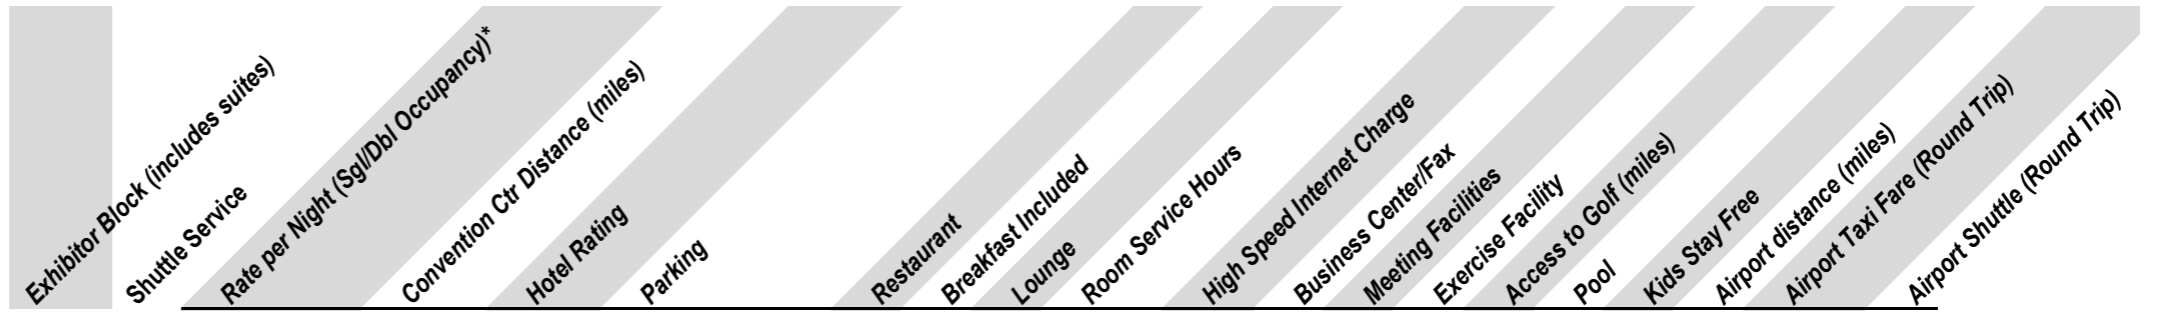

Hotel Amenities Chart

Hotels with TBD are being contracted by HIMSS. If you are interested in a hotel with TBD rates, please include that in your request

Walkable to Convention Center																					
Hilton Orlando 6001 Destination Parkway	694	Yes	\$250	0.25	◆◆◆◆	\$21 Valet/\$14 Self	4	No	2	24 hrs	Free	Yes	Yes	Yes	1.5	Yes	<17	13	\$80	\$35	
Hyatt Regency Orlando 9801 International Drive	621	No	\$254 Standard \$284 Deluxe	Across Street	◆◆◆◆	\$27 Valet/\$18 Self	3	No	1	24 hrs	Free	Yes	Yes	Yes	1.5	Yes	<18	13	\$80	\$33	
Rosen Centre Hotel 9840 International Drive	524	No	\$232	Adjacent	◆◆◆	\$20 Valet/\$15 Self	3	No	2	6:30 a.m.- 11 p.m.	Free	Yes	Yes	Yes	1.5	Yes	<17	13	\$80	\$33	
Rosen Plaza Hotel 9700 International Drive	367	Yes	\$209	Adjacent	◆◆◆	\$20 Valet/\$13 Self	4	No	1	6:30 a.m.- 11 p.m.	Free	Yes	Yes	Yes	1.5	Yes	<17	13	\$100	\$33	
North of Convention Center (0.5 mi-2 mi from OCC)																					
Avanti Resort 8738 International Drive	285	Yes	\$102	1.5	◆◆◆	Free Self Parking	1	No	1	Outside Delivery	Free	Yes	Yes	Yes	2	Yes	<18	11	\$70	\$38	
Comfort Inn & Suites Universal-Conv Ctr 7945 Canada Avenue	54	Yes	\$128 Standard \$138 Suite	2	◆◆	Free Self Parking	0	Yes	0	Outside Delivery	Free	Yes	No	Yes	2	Yes	<18	12	\$70	\$38	
Courtyard Orlando International Drive/Convention Center 8600 Austrian Court	28	Yes	\$174	1	◆◆◆	Free Self Parking	0	No	0	Outside Delivery	Free	Yes	Yes	Yes	2	Yes	<18	11	\$70	\$38	
Crowne Plaza Orlando Universal Universal Boulevard 7800	198	Yes	\$185 Standard \$225 Queen Studio	1.9	◆◆◆	\$22 Valet/\$12 Self	1	No	1	24 hrs	Free	Yes	Yes	Yes	2	Yes	<18	13	\$70	\$30	
Embassy Suites Convention Center 8978 International Drive	86	Yes	\$195	0.5	◆◆◆	\$12 Valet/ \$9 Self park	1	Yes	1	11:00 a.m.- 11:00 p.m.	Free	Yes	Yes	Yes	2	Yes	<18	11	\$60	\$30	
The Castle, Autograph Collection International Drive 8629	75	Yes	\$219	1	◆◆◆◆	\$21 Valet/ \$15 Self park	1	No	1	6:30 a.m.- 10:30 p.m.	Free	Yes	Yes	Yes	2	Yes	<18	11	\$100	\$38	
Hyatt Place Convention Center 8741 International Drive	22	Yes	\$174	1.1	◆◆◆	Free Self Parking	0	Yes	1	Food Kiosk	Free	Yes	Yes	Yes	2	Yes	No	12	\$90	\$33	
La Quinta Inn & Suites Convention Center 8504 Universal Boulevard	46	Yes	\$92	1.2	◆◆	Free Self Parking	0	Yes	0	Outside Delivery	Free	Yes	Yes	Yes	1.5	Yes	<18	11	\$70	\$38	
The Pointe Orlando Resort 7389 Universal Boulevard	88	Yes	\$154 Exec Studio \$174 1 BR Suite	3	◆◆◆	Free Self Parking	1	No	0	Outside Delivery	Free	Yes	Yes	Yes	2	Yes	<18	11	\$70	\$38	
Residence Inn Convention Center Universal Boulevard 8800	67	Yes	\$160	1	◆◆◆	Free Self Parking	0	Yes	0	Outside Delivery	Free	Yes	Yes	Yes	1.5	Yes	No	12	\$90	\$50	
Rosen Inn at Pointe Orlando 9000 International Drive	174	Yes	\$99	0.3	◆◆◆	Free Self Parking	1	No	1	Outside Delivery	Free	Yes	No	No	1.5	Yes	<18	13	\$75	\$38	
SpringHill Suites Convention Center 8840 Universal Boulevard	70	Yes	\$147	0.7	◆◆◆	Free Self Parking	0	Yes	0	Outside Delivery	Free	Yes	Yes	Yes	2	Yes	<18	12	\$80	\$38	
Vista Cay Condominium Resort by Millennium 4874 Cayview Ave	57	Yes	\$199 Twnhouse \$189 Condo	0.5	◆◆◆	Free Self Parking	1	No	1	Outside Delivery	Free	Yes	No	Yes	2	Yes	<12	12	\$80	\$38	
Westgate Palace 6145 Carrier Drive	222	Yes	\$179	2.5	◆◆◆	Free Self Parking	1	No	0	Limited Hours	Free	Yes	Yes	Yes	2	Yes	Yes	13	\$70	\$40	
Wyndham Orlando Resort International Drive 8001 International Drive	231	Yes	\$165	1.7	◆◆◆	Free Self Parking	1	No	1	Limited Hours	Free	Yes	Yes	Yes	2	Yes	<12	13	\$70	\$38	