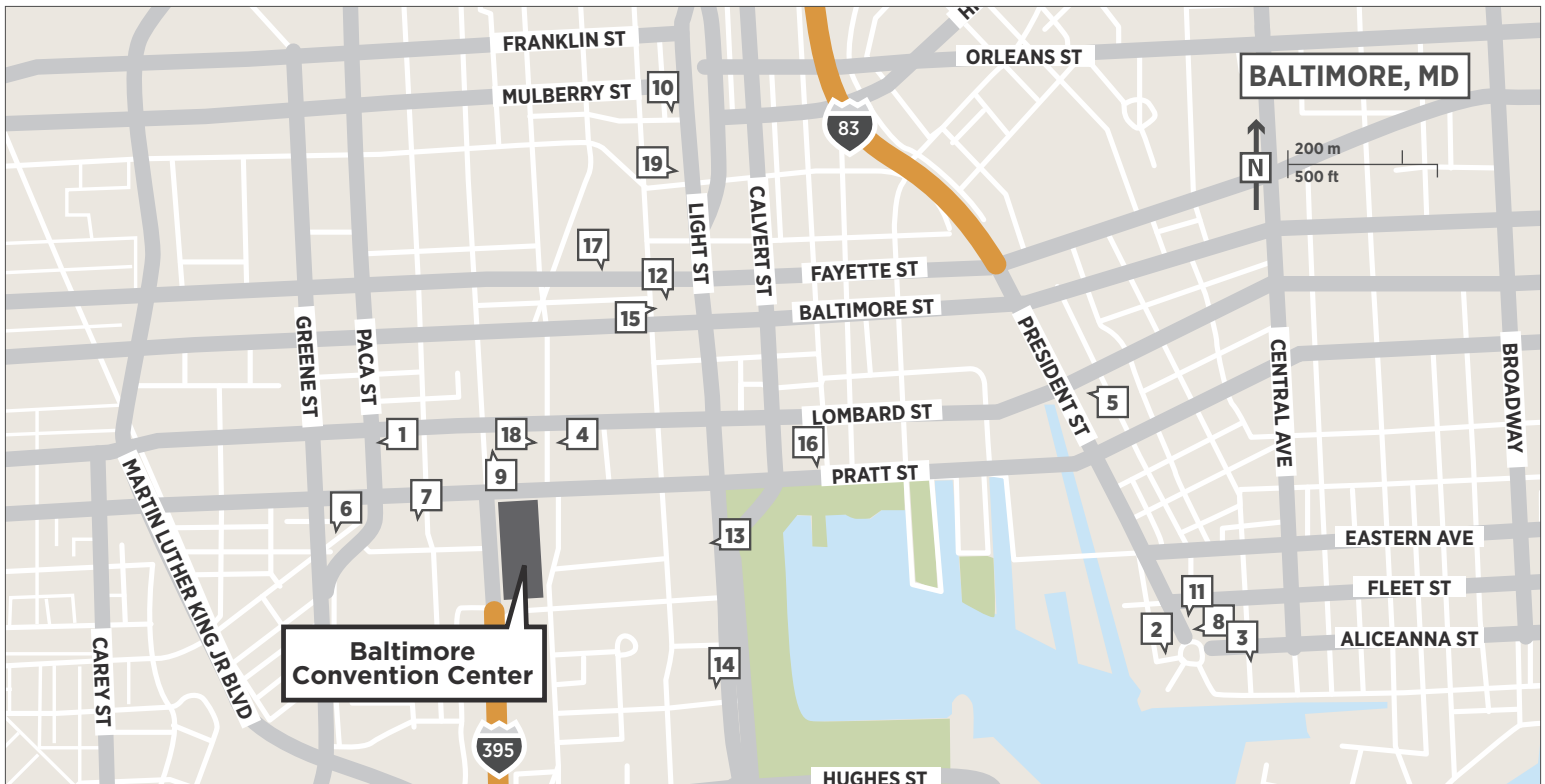

Official Hotels & Rates

- | | |
|--|--|
| <ol style="list-style-type: none"> 1. Baltimore Marriott Inner Harbor
Single/Double: \$210 2. Baltimore Marriott Waterfront
Single/Double: \$229 3. Courtyard by Marriott Downtown/Inner Harbor
Single/Double: \$189 4. Days Inn Inner Harbor
Single/Double: \$129 5. Fairfield Inn and Suites by Marriott Baltimore Inner Harbor
Single/Double: \$189 6. Hampton Inn Baltimore- Downtown Convention Center
Single/Double: \$149 7. Hilton Baltimore - Connected to Convention Center via Sky Bridge
Single/Double: \$219 8. Hilton Garden Inn Baltimore Inner Harbor
Single/Double: \$179 9. Holiday Inn Inner Harbor
Single/Double: \$149 10. Home2 Suites Baltimore Downtown
Single/Double: \$169 | <ol style="list-style-type: none"> 11. Homewood Suites by Hilton Baltimore
Single/Double: \$189 12. Hotel Monaco
Single/Double: \$179 13. Hyatt Regency Baltimore
Single/Double: \$189 14. InterContinental Harbor Court
Single/Double: \$215 15. Radisson Plaza Lord Baltimore
Single/Double: \$159 16. Renaissance Harborplace Hotel
Single/Double: \$219 17. Sheraton Baltimore City Center
Single/Double: \$174 18. Sheraton Inner Harbor
Single/Double: \$189 19. Tremont Plaza Hotel
Single/Double: \$174 |
|--|--|

Map

Map used to indicate approximate locations only.

*Additional inventory and rates available at applicable hotels
*Applicable policies, taxes and fees will appear on your confirmation