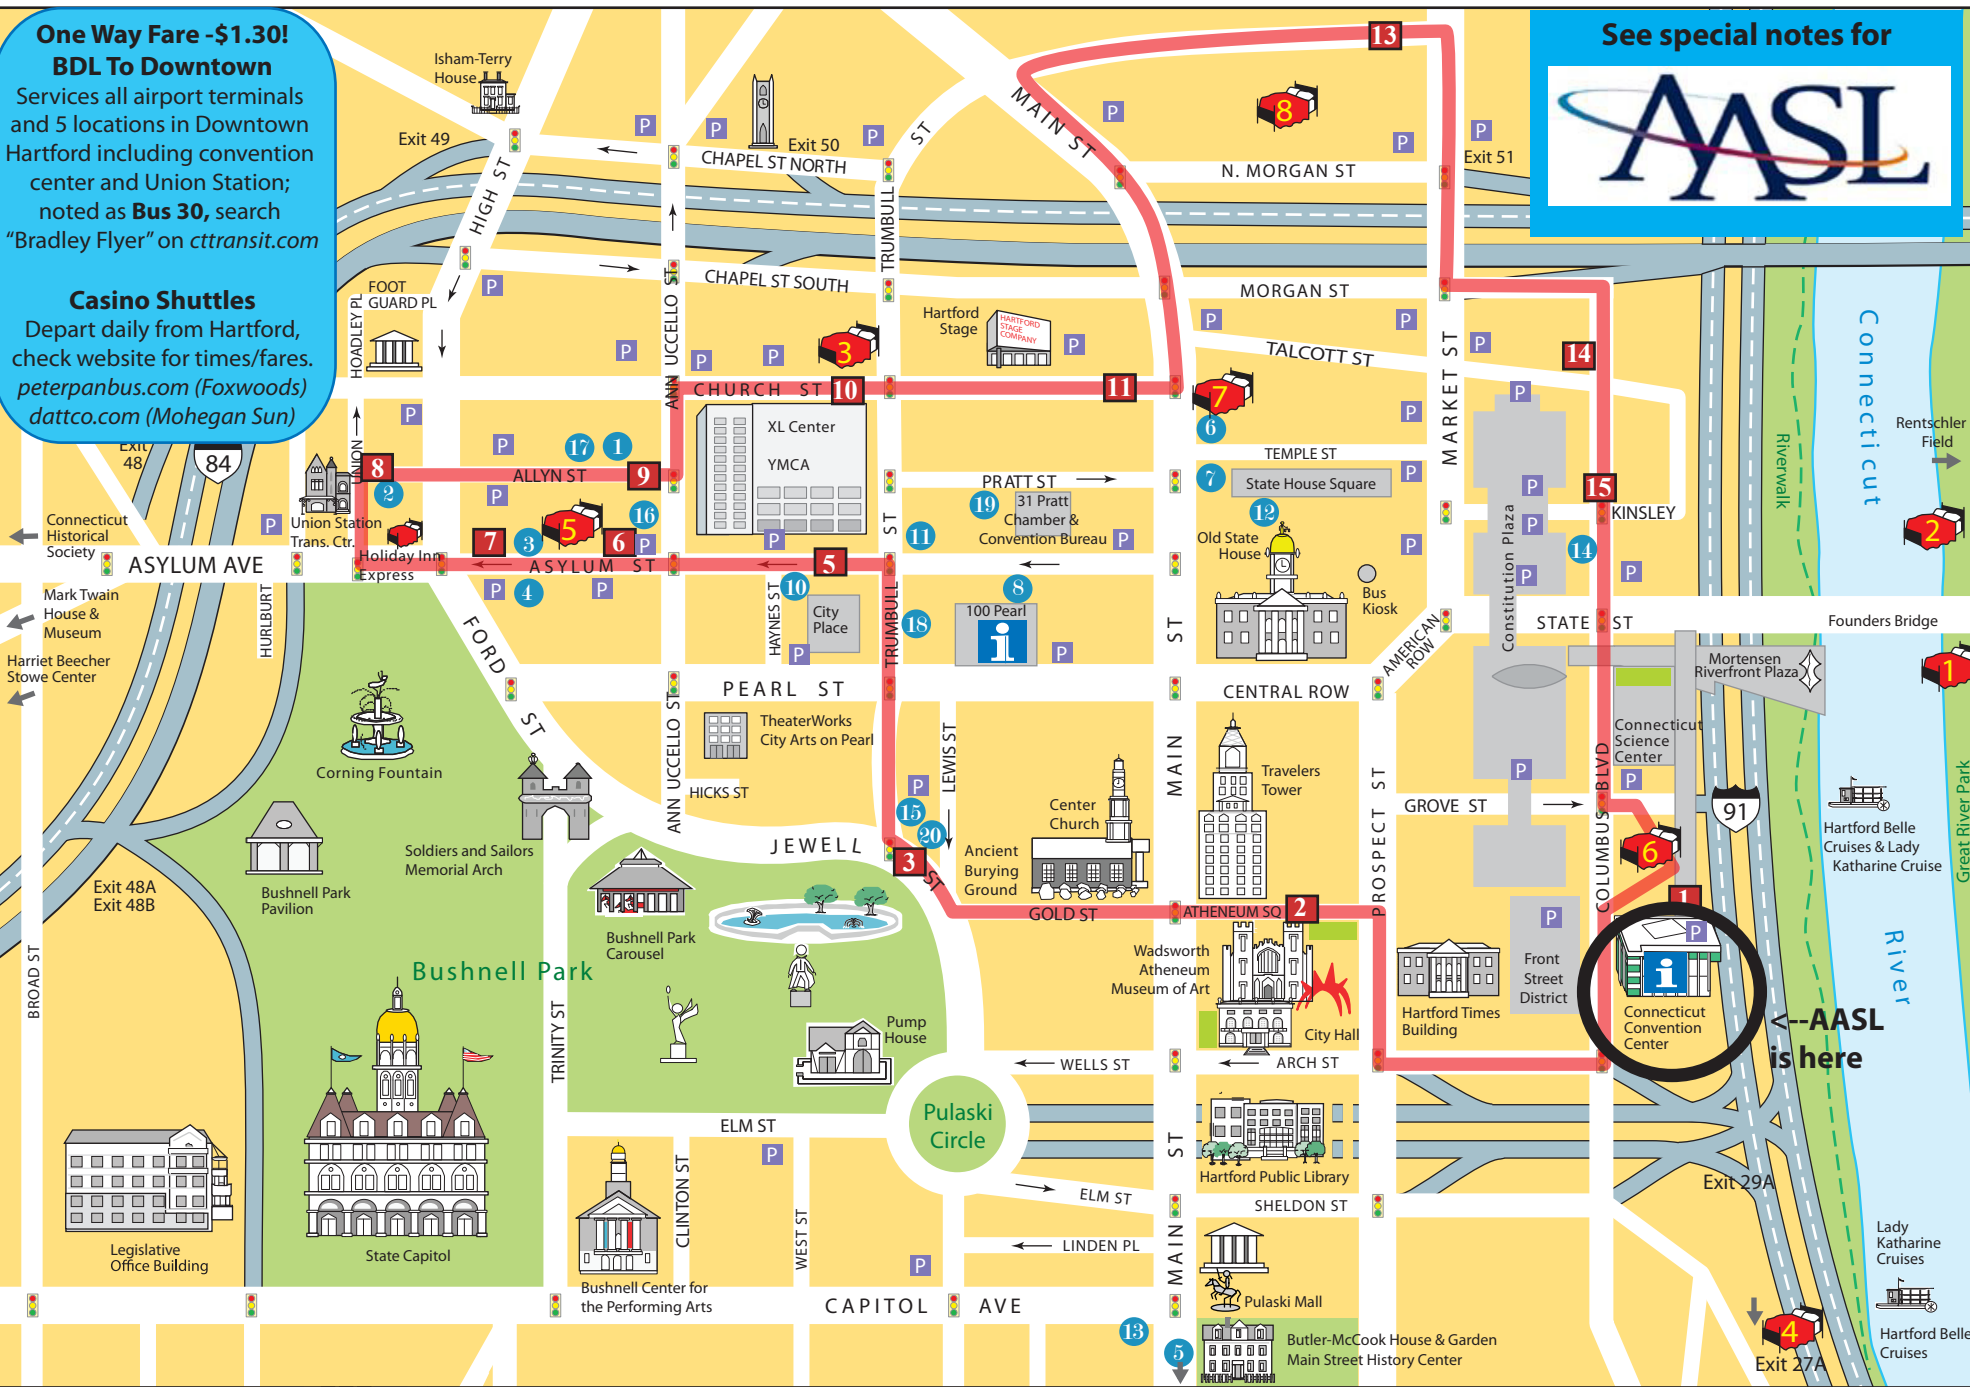

Additional Dining Options

with closest Star Shuttle stop noted

- *Marriott Hartford Downtown (#1)
- *Connecticut Science Center (#1)
- *Wadsworth Atheneum Museum of Art (#2)
- *Hilton Hartford Hotel (#10)
- *Ramada Plaza Hartford Downtown (#13)
- *Hartford Plaza Hotel (short walk)
- *Mark Twain House & Museum (bus 60, 62, 64 or 66)

The **Star Shuttle** is a **free** convention circulator that loops Downtown Hartford. Hop on and off as often as you like. Operates Monday through Friday, 7:00 a.m. to 7:00 p.m.
Extra service: Thursday November 14, Friday November 15 and Saturday November 16 the hours are 7:00 a.m. to 12:00 a.m.

Prefer to **Walk**? Here is the approximate walk time between different Star Shuttle stops.

- *Stop #1 to #8 - 18 minutes
- *Stop #1 to #13 - 12 minutes
- *Stop #1 to #10 - 12 minutes
- *Stop #1 to East Hartford hotels - 12 minutes
- *Stop #10 to East Hartford hotels - 18 minutes

One Way Fare - $1.30!
BDL To Downtown
Services all airport terminals and 5 locations in Downtown Hartford including convention center and Union Station; noted as **Bus 30**, search "Bradley Flyer" on ctrtransit.com

Casino Shuttles
Depart daily from Hartford, check website for times/fares. peterpanbus.com (Foxwoods) dattco.com (Mohegan Sun)